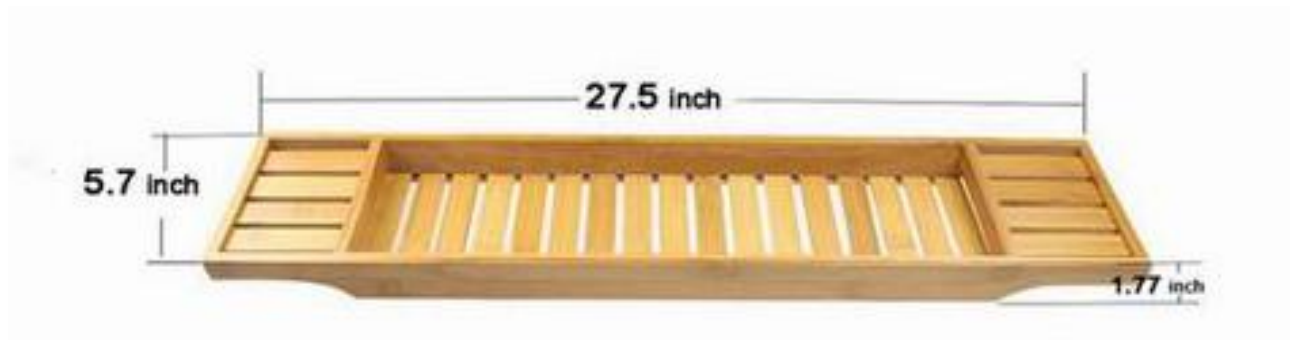

Bamboo Bathtub Tray and bamboo bathtub rack and bamboo bathroom storage stand tray

Bamboo bathtub rack is designed to give people a more comfortable and convenience and leisure life style after work at home , or rest in a hotel after one day pressure working. It is not not a self also it is decorative to your bathroom at home or hotel room , because of it keep natural bamboo texture and veins with just cover with plant oil or wood oil.

We have both Natural bamboo bathtub selves of Beige light color and Brown Carbonized Color . The style is Vertical or horizontal .

Size: length normal is 70.5cm to max. 95cm.

Width is 20cm to 22cm etc .

Thickness is 3cm to 4cm.