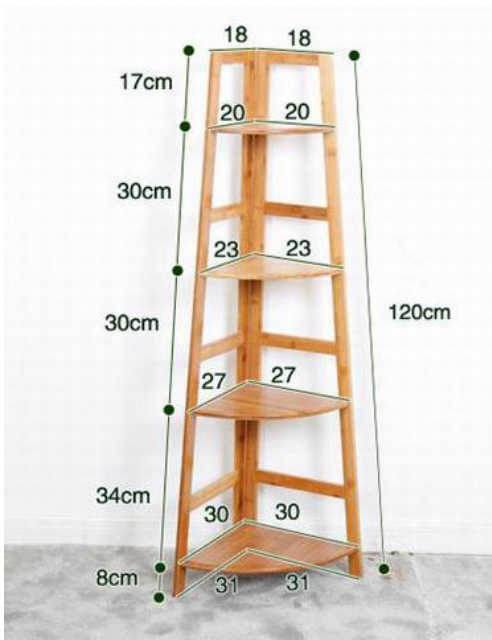

Size: 3 layers high : 900mm

4 layers high: 1200mm

5 layers high: 1550mm

Bamboo Bathroom Corner triangle Shelf

Such simple Corner Bathroom Corner triangle shelves provide a convenient storage. Its small footprint and simple assembly makes the bamboo shelf an ideal way to add functionality to any bathroom. The narrow upright design of this handy shelf from Simple Living lets you add functionality to a bathroom tight on space.

Size: 4 layers high: 120mm

5 layers high: 155mm

OR higher as per client need.

Bamboo Bathtub Tray and bamboo bathtub rack and bamboo bathroom storage stand tray

Bamboo bathtub rack is designed to give people a more comfortable and convenience and leisure life style after work at home , or rest in a hotel after one day pressure working. It is not not a self also it is decorative to your bathroom at home or hotel room , because of it keep natural bamboo texture and veins with just cover with plant oil or wood oil.

We have both Natural bamboo bathtub selves of Beige light color and Brown Carbonized Color . The style is Vertical or horizontal .

Size: length normal is 70.5cm to max. 95cm.

Width is 20cm to 22cm etc .